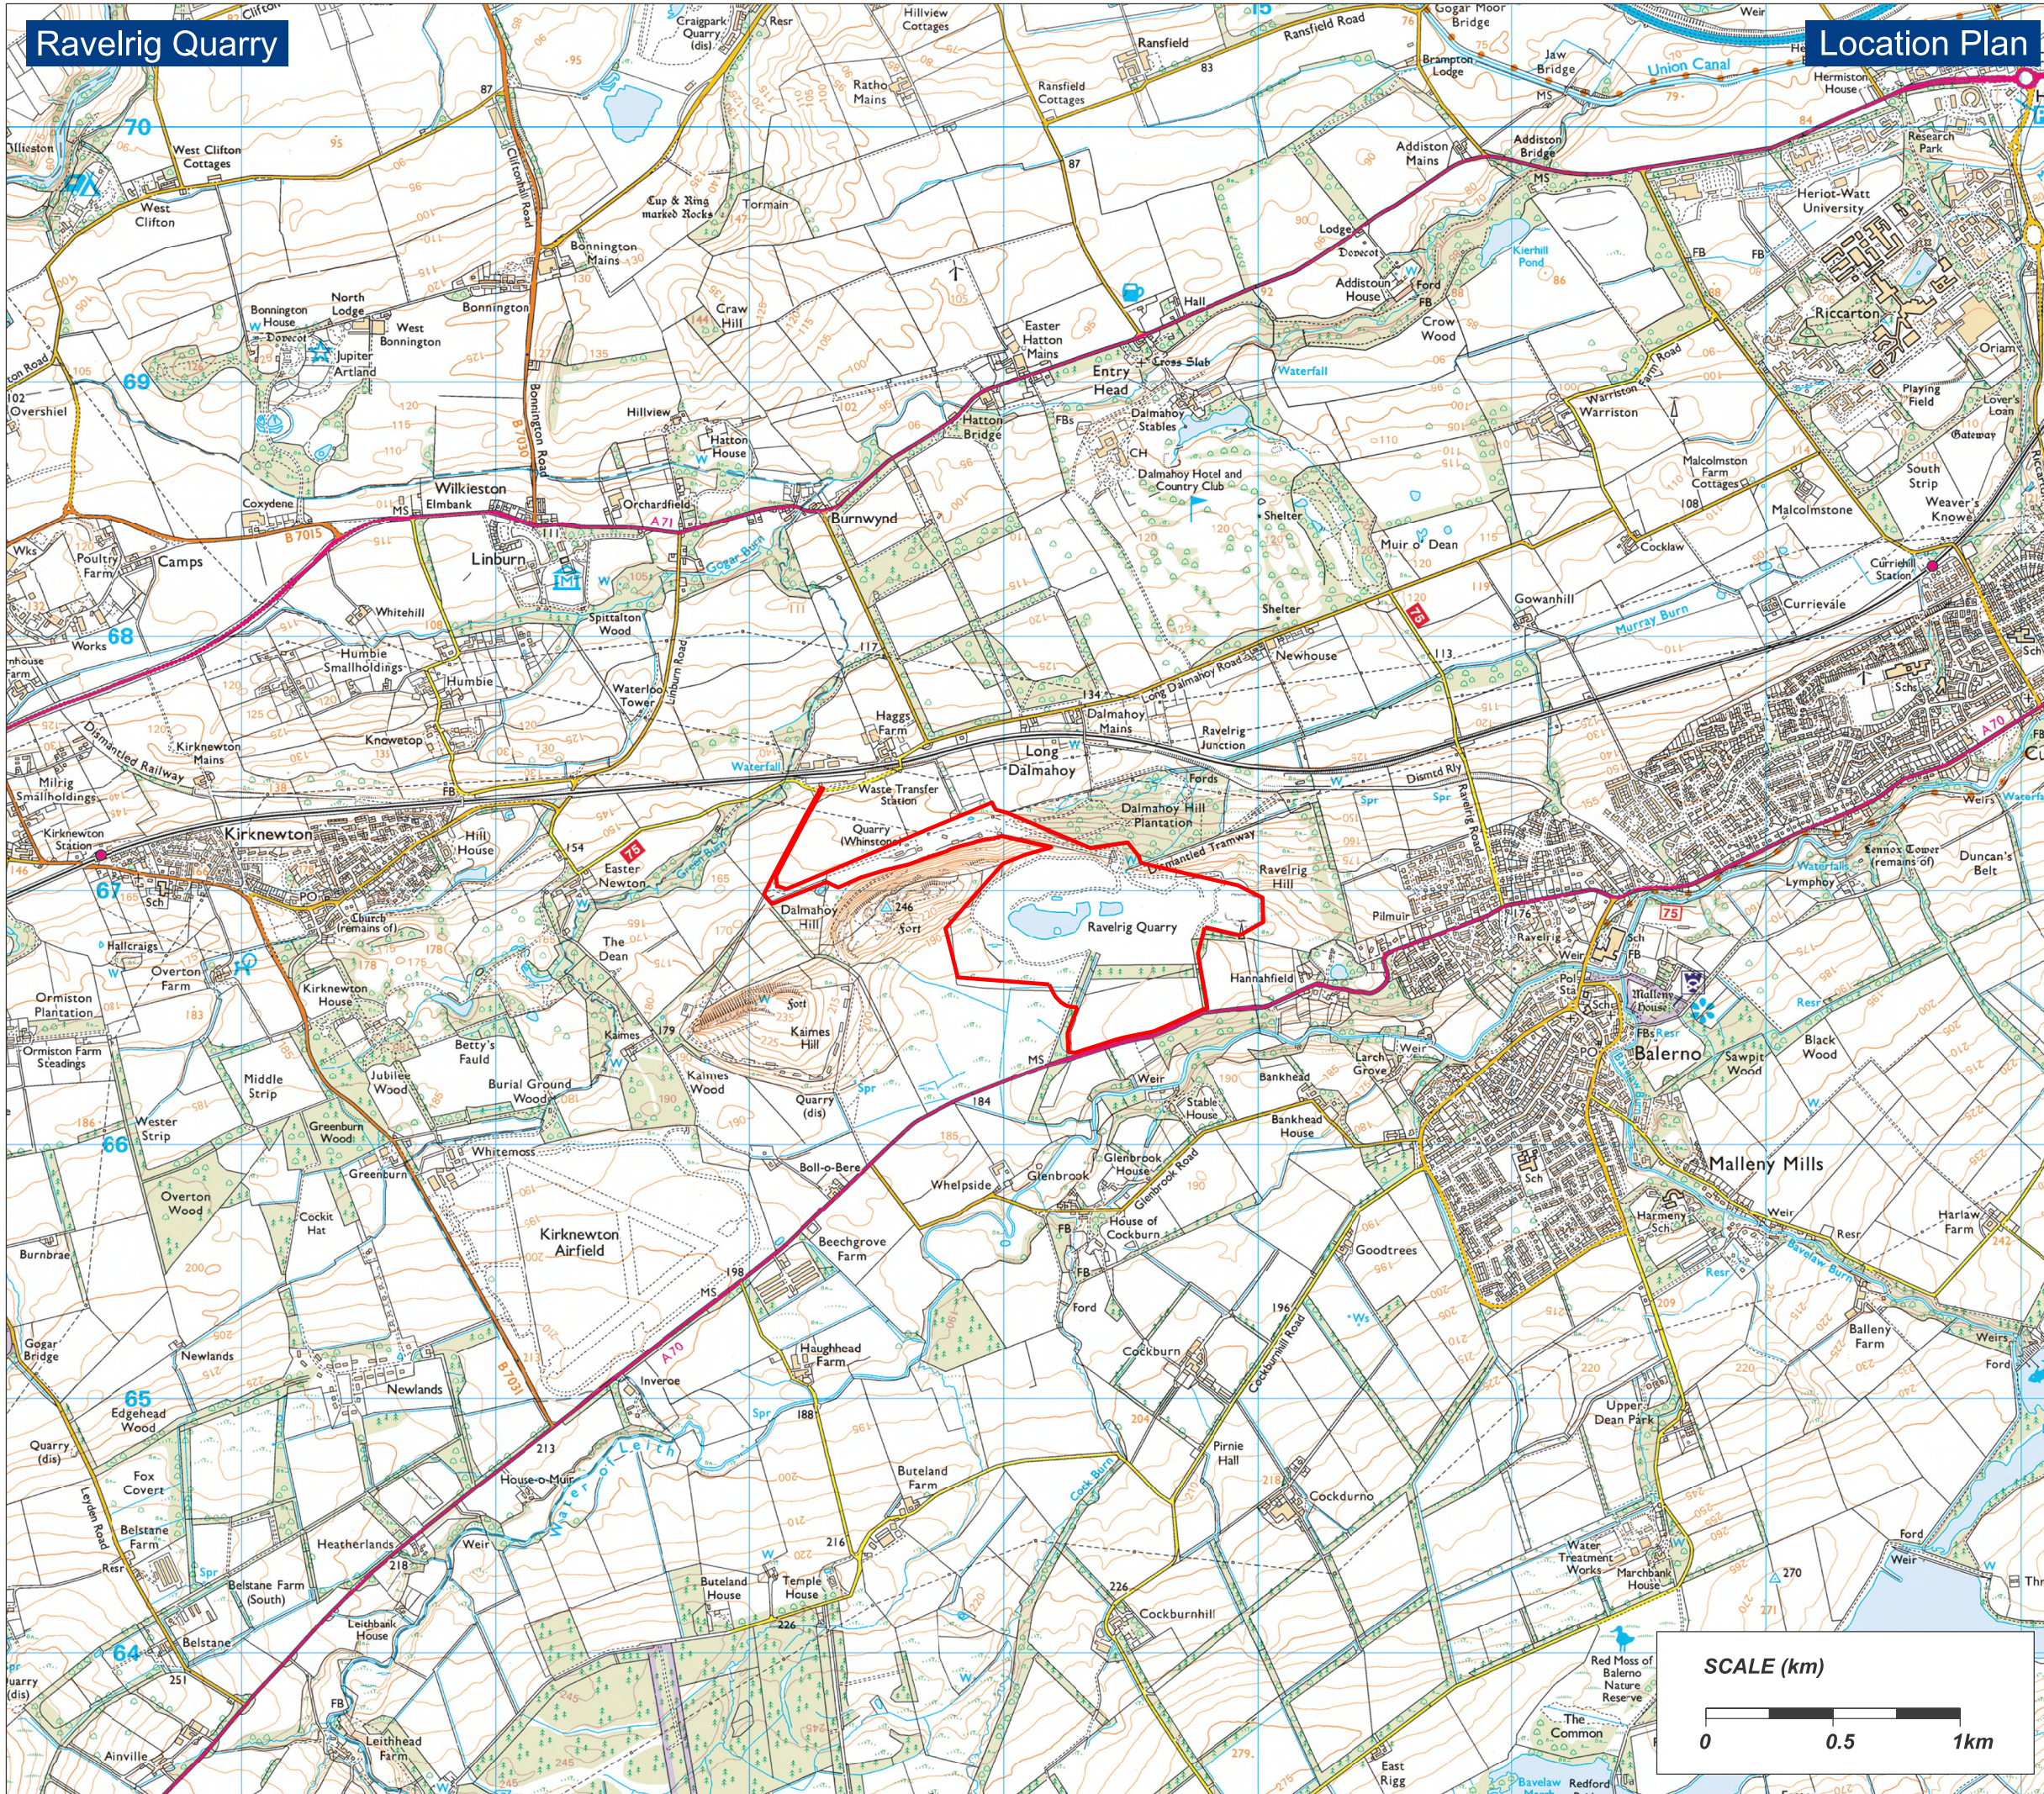

Ravelrig Quarry

Location Plan

Legend

 Planning Application Boundary

Site Name:
Ravelrig Quarry

Drawing Name:
Location Plan

SCOPING

Drawn By:
R.Duncan

Date:
November 2023

Scale @ A3:
1:25,000

Drawing Number:
KD.RVL.1.D.016